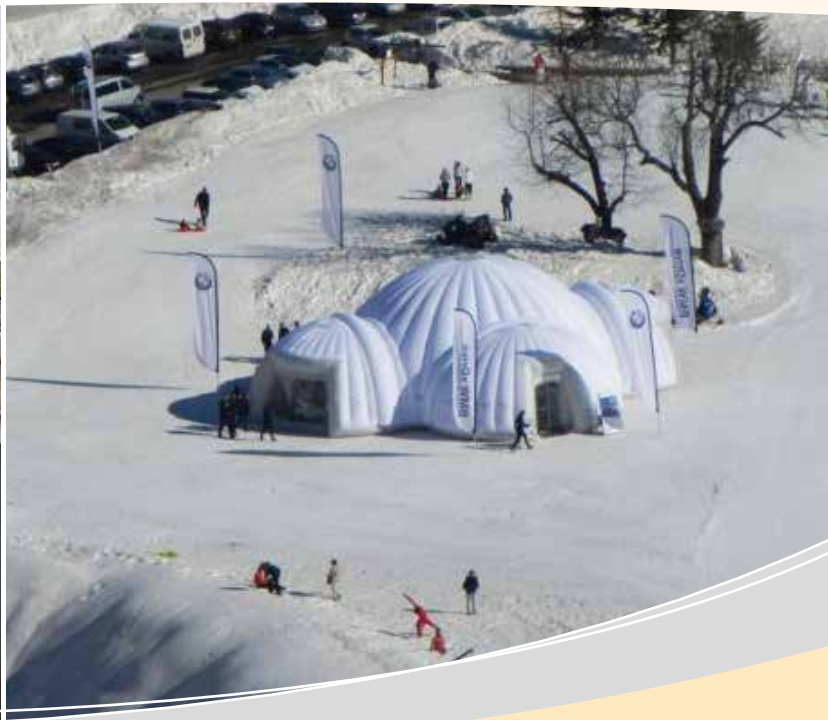

dune ★

dune ★

Dune by Airstar is a 100% inflatable structure for exclusive event solutions. Invite your guests into a whole new setting, with the captivating architecture of our **Dune**'s interior, you can be sure your event will turn into a truly unique and memorable experience for everybody involved.

Specification

- > 100% inflatable structure
- > Quick set up: ½ day from 200m² (2150sq.ft)
- > Modular
- > Waterproof
- > Can be heated or air-cooled
- > ERP approval

Options

- > Many ballast options available
- > LED color changers with DMX control for **Dune** to match your corporate colors
- > Vinyl graphics
- > Clear fabric parts