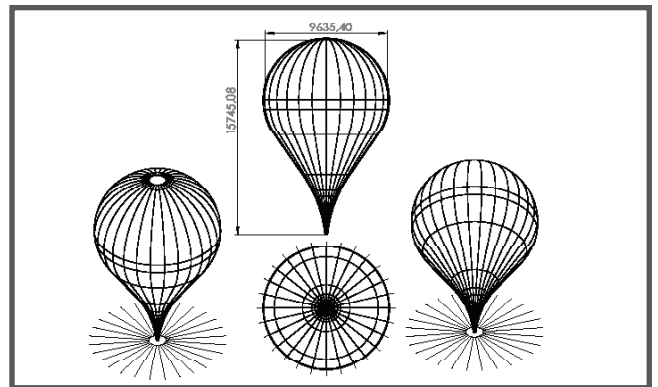

available at **airstar**

AIR-FILLED HOT-AIR BALLOON REPLICA

Dimension	Diameter: 10-m / Height: 16-m
Use	Indoor only / air-filled
Technical data	Suspended Fan at north pole (top) Power: 4x 16A (lamps) + 1x 16A (fan) - 220V Hemp-like net on the top + ropes (for optional gondola)
Lighting	32x 205W HA or 32x 30W CFL (4x 8-lamps Pendulair-type plates)
Airstar technicians	2

Item reference: SPEC0001

www.airstar-light.com