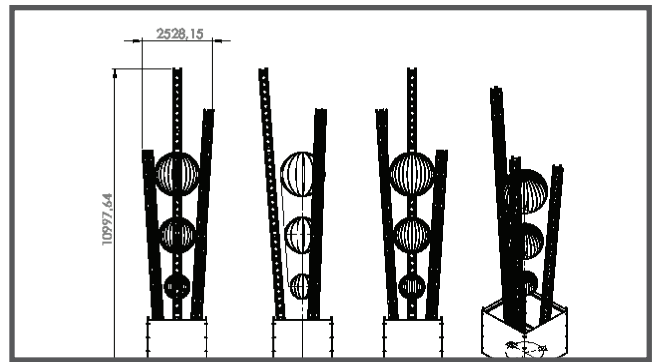

available at **airstar**

SKYSCRAPERS

Dimension	Height: 11 m / Square base: 2,20 x 2,20 m Balloons diameters: 90, 130 & 160 cm
Use	Indoor / Outdoor
Technical data	16A power line for each Skyscraper DMX-controlled device Customized light & sound show on demand
Lighting	48W LED for each balloon 20x LED color changers for structures LED flashlights for each spear
Airstar technicians	2 to 4