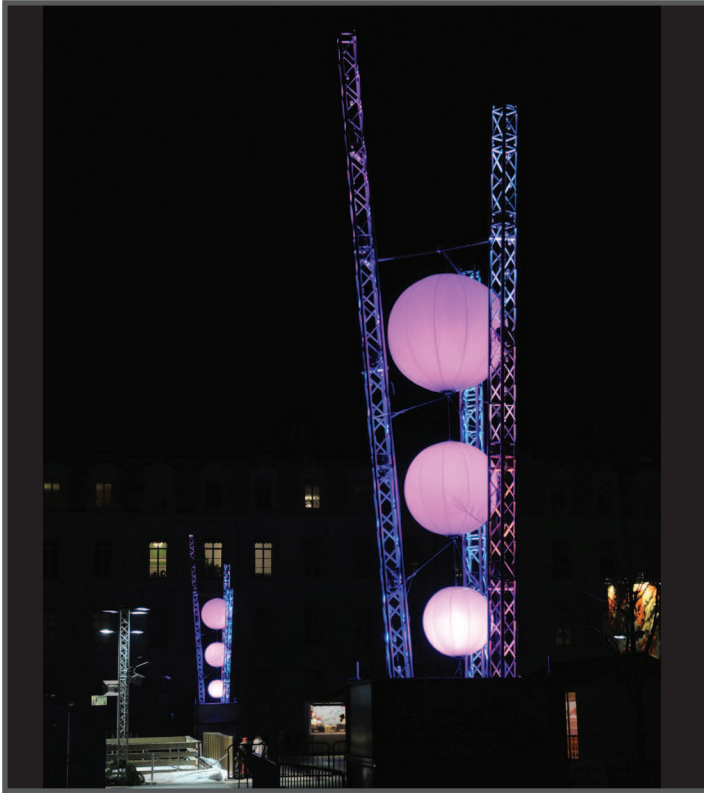

available at **airstar**

SKYSCRAPERS

Dimension	Height: 11 m / Square base: 2,20 x 2,20 m Balloons diameters: 90, 130 & 160 cm
Use	Indoor / Outdoor
Technical data	16A power line for each Skyscraper DMX-controlled device Customized light & sound show on demand
Lighting	48W LED for each balloon 20x LED color changers for structures LED flashlights for each spear
Airstar technicians	2 to 4

Item reference: *SPEC0003*
www.airstar-light.com